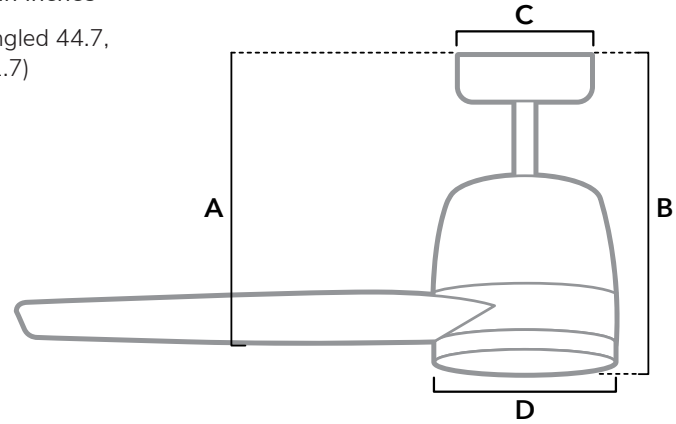

DIMENSIONS

Measured in inches

- A. 11.7 (Angled 44.7, Flush 11.7)
- B. 13.03
- C. 6.5
- D. 8.1

52605 | Matte White Body with Matte White Blades

ADDITIONAL FINISHES

52606 | Matte Black Body with Matte Black Blades

FAN SPECIFICATIONS

Motor Type	Reversible	Wire Length	Control Type	Downrod	Location	Blade #	Add'l Sizes
AC	YES	32" (24" Downrod)	Handheld Remote	3" Included	Indoor	3	N/A

AIRFLOW AND LIGHT SPECIFICATIONS

AVG Airflow	Airflow Efficiency	CFM High	Voltage	Bulbs Included	Output Per Bulb	Watts Per Bulb	Bulb Type	Base Type	LED Light Kit	CRI	CCT (Kelvins)	Dimmable
3226	72	4791	120v/60Hz	N/A	N/A	N/A	N/A	N/A	N/A	N/A	N/A	N/A